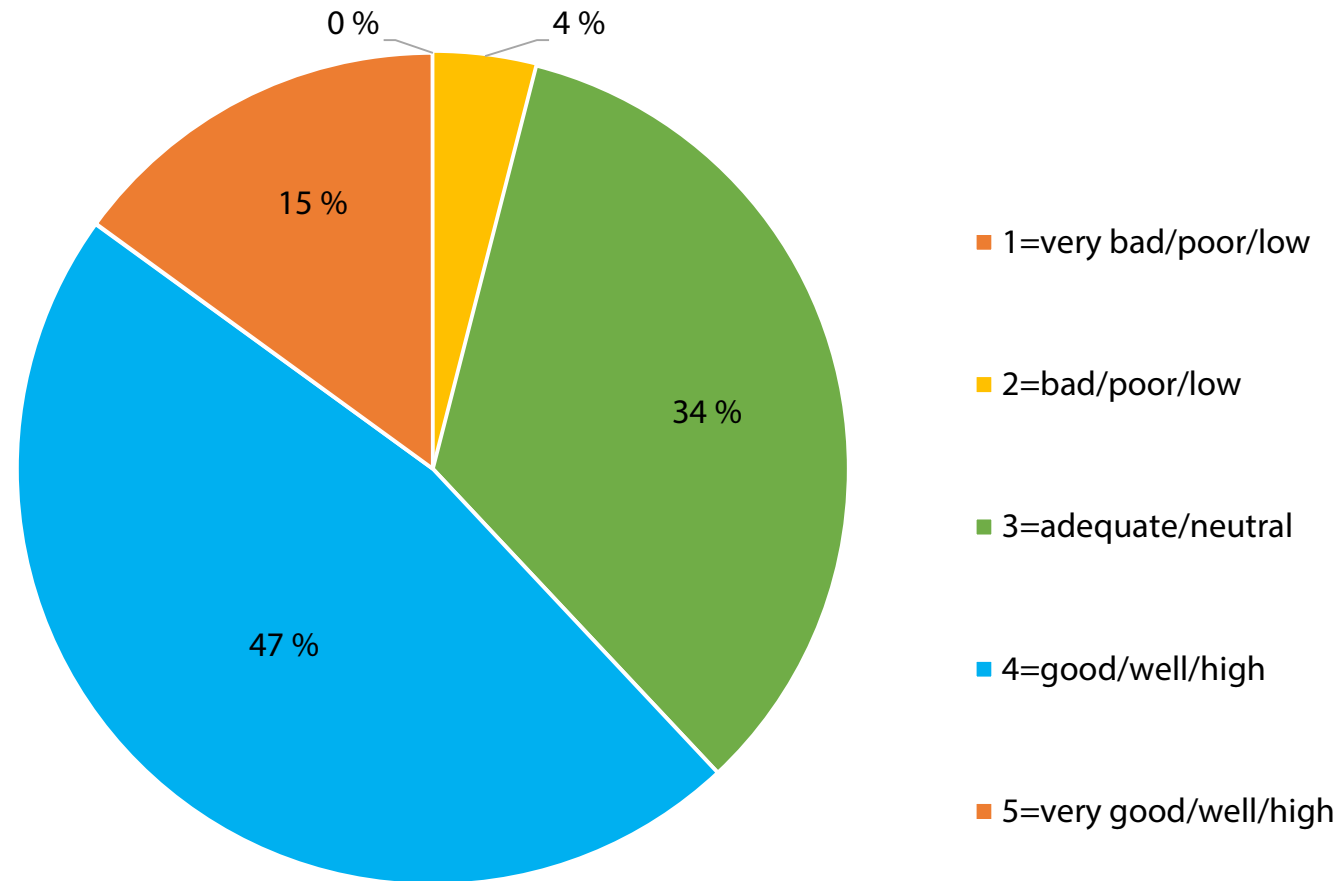

GO BEYOND

Use of online tools enable information sharing to wider circle of stakeholders than what was originally planned.