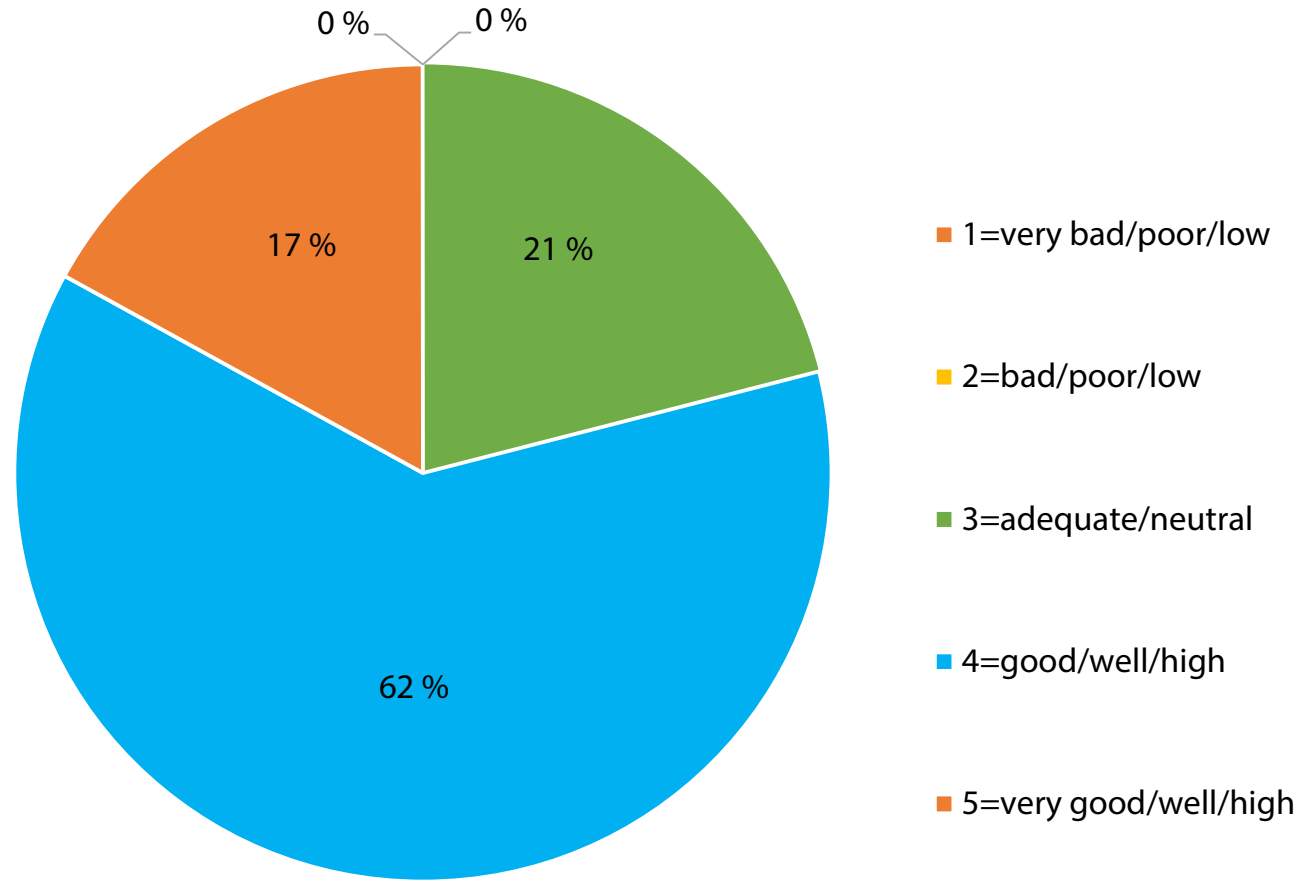

SPEED AND INNOVATION

Digitalization of working routines has led to new & innovative ways of acting.

Respondents N=53