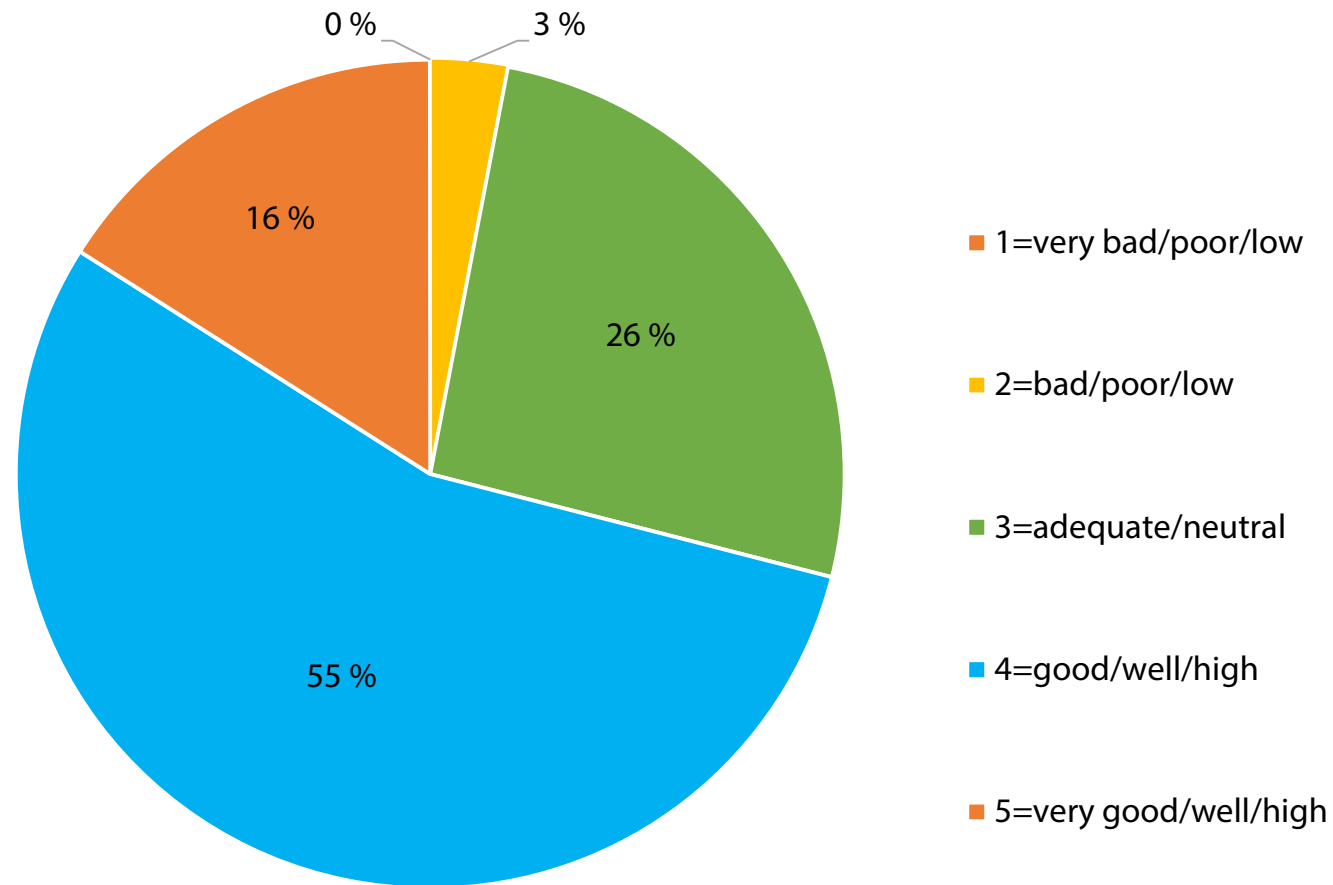

BOND AND SHARE

Online meetings can be scheduled quickly and they allow more participants. This is a possibility to meet more often and empower project's internal coordination.