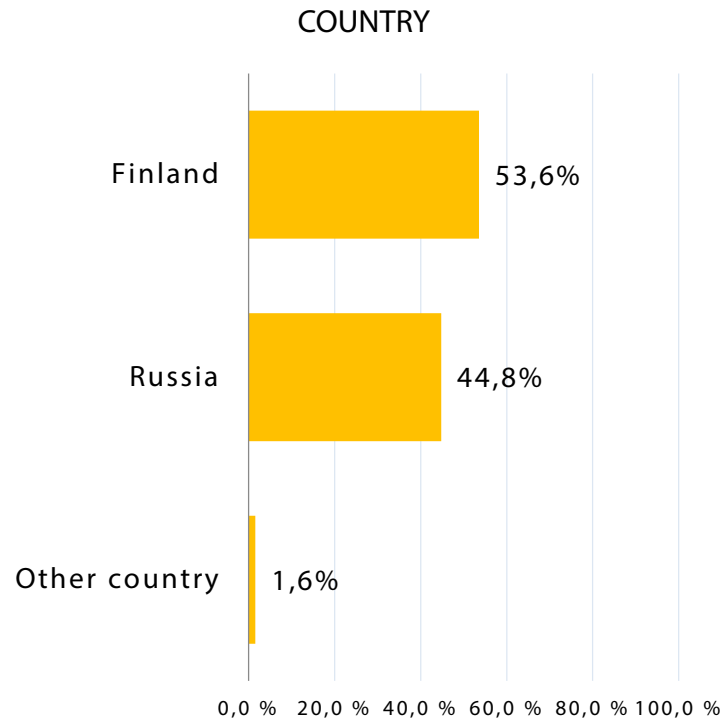

RESPONDENTS' IDENTIFICATION FICHE